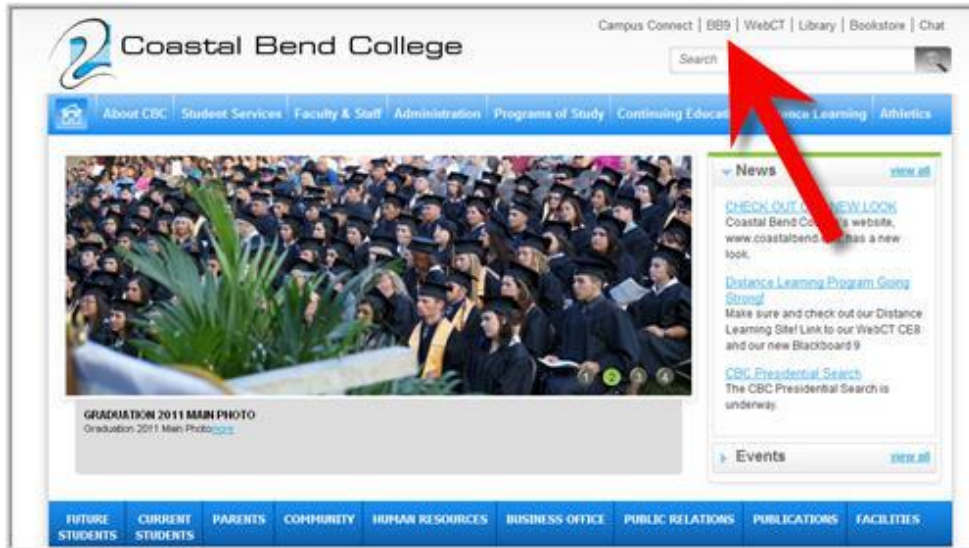

## LOGGING IN TO BLACKBOARD

- Go to our main Coastal Bend College website at [www.coastalbend.edu](http://www.coastalbend.edu)
- Click on the Blackboard Login link located at the top right of the page.